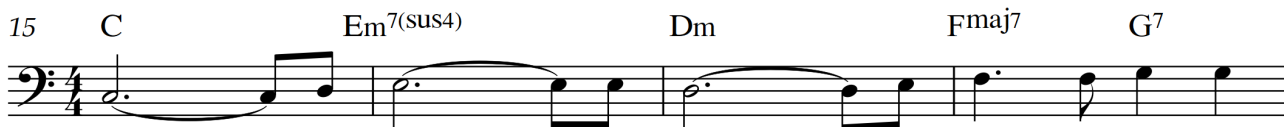

Partition basse:
Johnny Hallyday je te promets
partition pour la basse

Couplet 1 / Refrain 1 = 13 mesures en 4 / 4

Couplet 2

Refrain 2

Pont